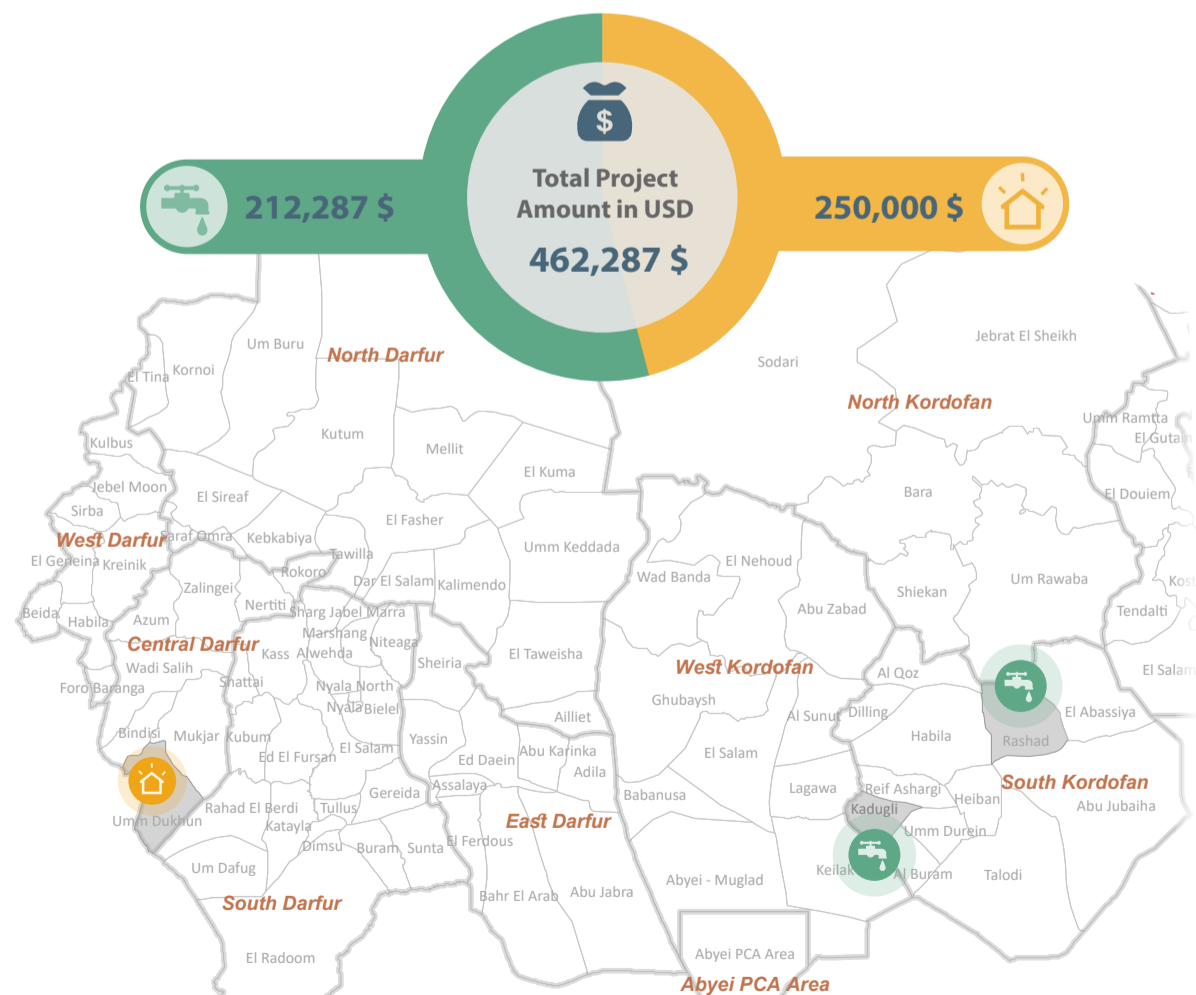

Project locations and amount in USD

Implementing partners: