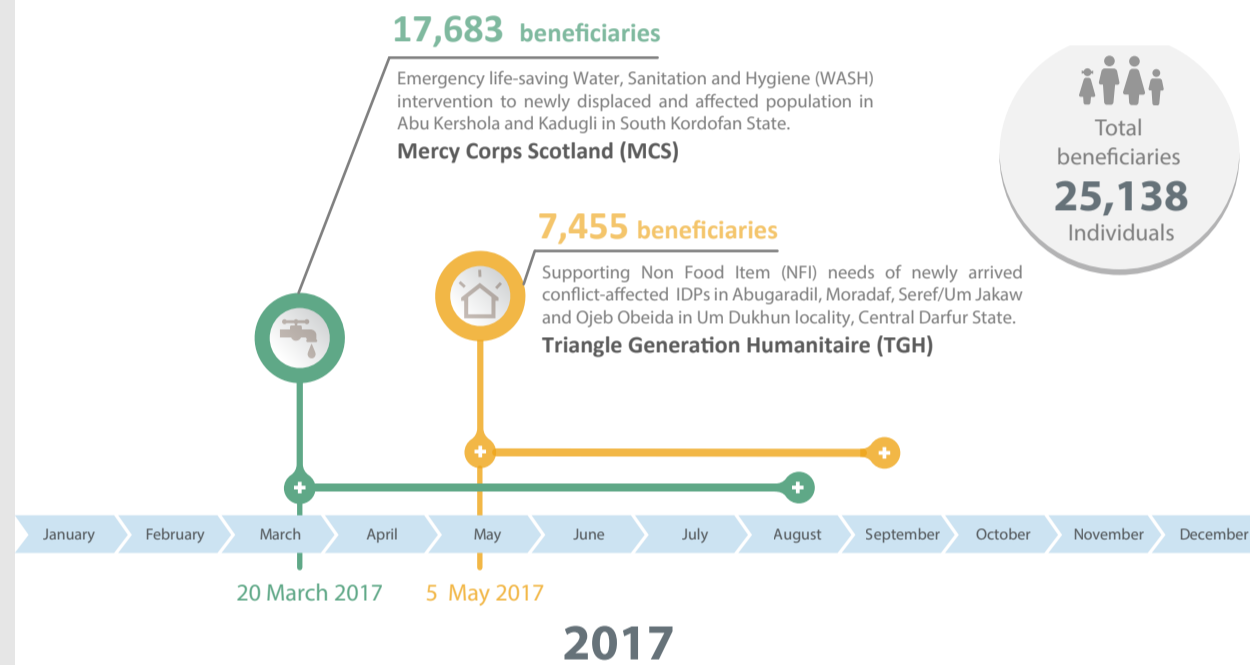

IOM Sudan Rapid Response Fund Factsheet (RRF)

January – June 2017

International Organization for Migration (IOM)
The UN Migration Agency

With generous contributions from

USAID
FROM THE AMERICAN PEOPLE

Overview

The Sudan Rapid Response Fund (RRF), USAID/OFDA's unique funding mechanism, is designed to respond rapidly to the critical needs of newly displaced IDPs, returnees and affected population in Sudan. The RRF project is managed by IOM since 2013. During the first half of 2017, RRF provided emergency life-saving Water, Sanitation and Hygiene (WASH) assistance in Abu Kershola and Kadugli, South Kordofan State, as well as Non-Food Items (NFIs) assistance in Um Dukhun locality in Central Darfur State. About **25,138** beneficiaries were reached with RRF assistance.

WASH

Mercy Corps Scotland conducted comprehensive emergency life-saving Water, Sanitation and Hygiene (WASH) interventions to support newly displaced and affected population in Abukershola and Kadugli in South Kordofan State.

Outcome 1: IDPs and host community have access to a minimum of 10 litres per day of clean and safe water.

Outcome 2: IDPs and host community have access to safe sanitation facilities and a cleaner environment surrounding dwellings of excretal disposals.

Outcome 3: IDPs and host community have necessary hygiene knowledge of household water management, sanitation management, water treatment and appropriate waste disposal.

ES/NFI

Supporting Non Food Items (NFIs) needs of conflict affected newly arrived IDPs in Abugaradiil, Moradaf, Seref/Um Jakaw and Ojeb Obeida in Um Dukhun locality, Central Darfur State based on the data provided by the Displacement Tracking Matrix (DTM).